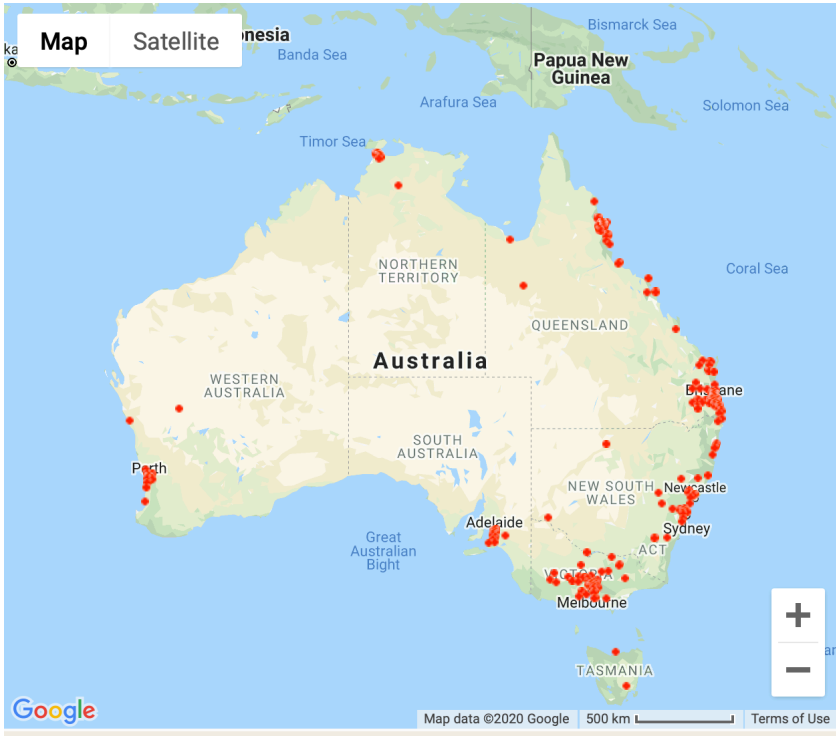

Distribution of Calls - Jun 2020